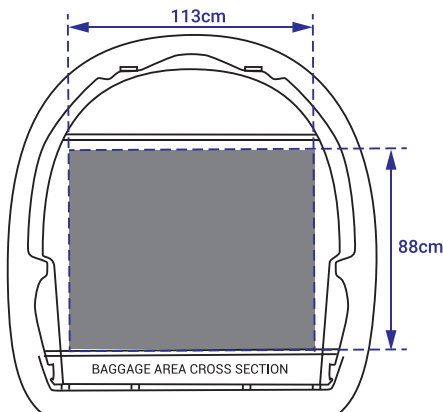

PUSH CHAIRS, GOLF CLUBS, SURFBOARD & SKIS – $15.00 each

Unfortunately, due to space restrictions, we cannot transport snow/water skis, snow/surf boards or push bikes on our Pilatus PC-12 routes including Taupo, Westport, Christchurch & Wanaka.

PUSH BIKE – $50.00 each

It must be disassembled and packaged separately (chassis/wheel/wheel).

ACCOMPANIED PETS – $40.00 each

Accompanied pets travel free of charge on 10 Trip Ticket bookings.

Refer to our 'Pets travelling with Sounds Air' information sheet for guidelines and limitations. Sounds Air no longer provides an unaccompanied pet transport service, unless for endangered animals or by special request.

CAR SEATS & FIREARMS – FREE (weighed and included in luggage allowance).

If exceeding 20kg total luggage allowance, excess charges will apply.

Modern car seats may not fit in our C208 luggage hold – refer dimensions.

Passengers MUST have a valid firearms license to transport a firearm.

The firearm must be stored in a secure lockable case and if applicable the bolt must be stored separately. Ammunition must be below 5kg per person and stored separately.

WHEELCHAIRS – FREE

Please ensure it compacts down to fit in the holds as shown below.

Contact our reservations team if it is battery powered to ensure it is compliant.

PC-12 LUGGAGE HOLD