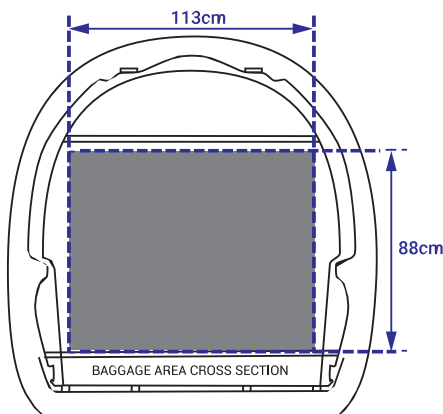

PUSH CHAIRS, GOLF CLUBS, SURFBOARD & SKIS – $15.00 each
Unfortunately, due to space restrictions, we cannot transport snow/water skis, snow/surf boards or push bikes on our Pilatus PC-12 routes including Taupo, Westport, Christchurch & Wanaka.

PUSH BIKE – $50.00 each
It must be disassembled and packaged separately (chassis/wheel/wheel).

ACCOMPANIED PETS – $40.00 each
Accompanied pets travel free of charge on 10 Trip Ticket bookings. Refer to our '**Pets travelling with Sounds Air**' information sheet for guidelines and limitations. Sounds Air no longer provides an unaccompanied pet transport service, unless for endangered animals or by special request.

CAR SEATS - FREE (**weighed and included in luggage allowance**).

If exceeding 20kg total luggage allowance, excess charges will apply. Modern car seats may not fit in our C208 luggage hold – refer dimensions.

FIREARMS – $25.00 (**weighed and included in luggage allowance**).
Passengers MUST have a valid firearms license to transport a firearm. The firearm must be stored in a secure lockable case and if applicable the bolt must be stored separately. Ammunition must be below 5kg per person and stored separately.

WHEELCHAIRS – FREE

Please ensure it compacts down to fit in the holds as shown below.

Contact our reservations team if it is battery powered to ensure it is compliant.

PC-12 LUGGAGE HOLD